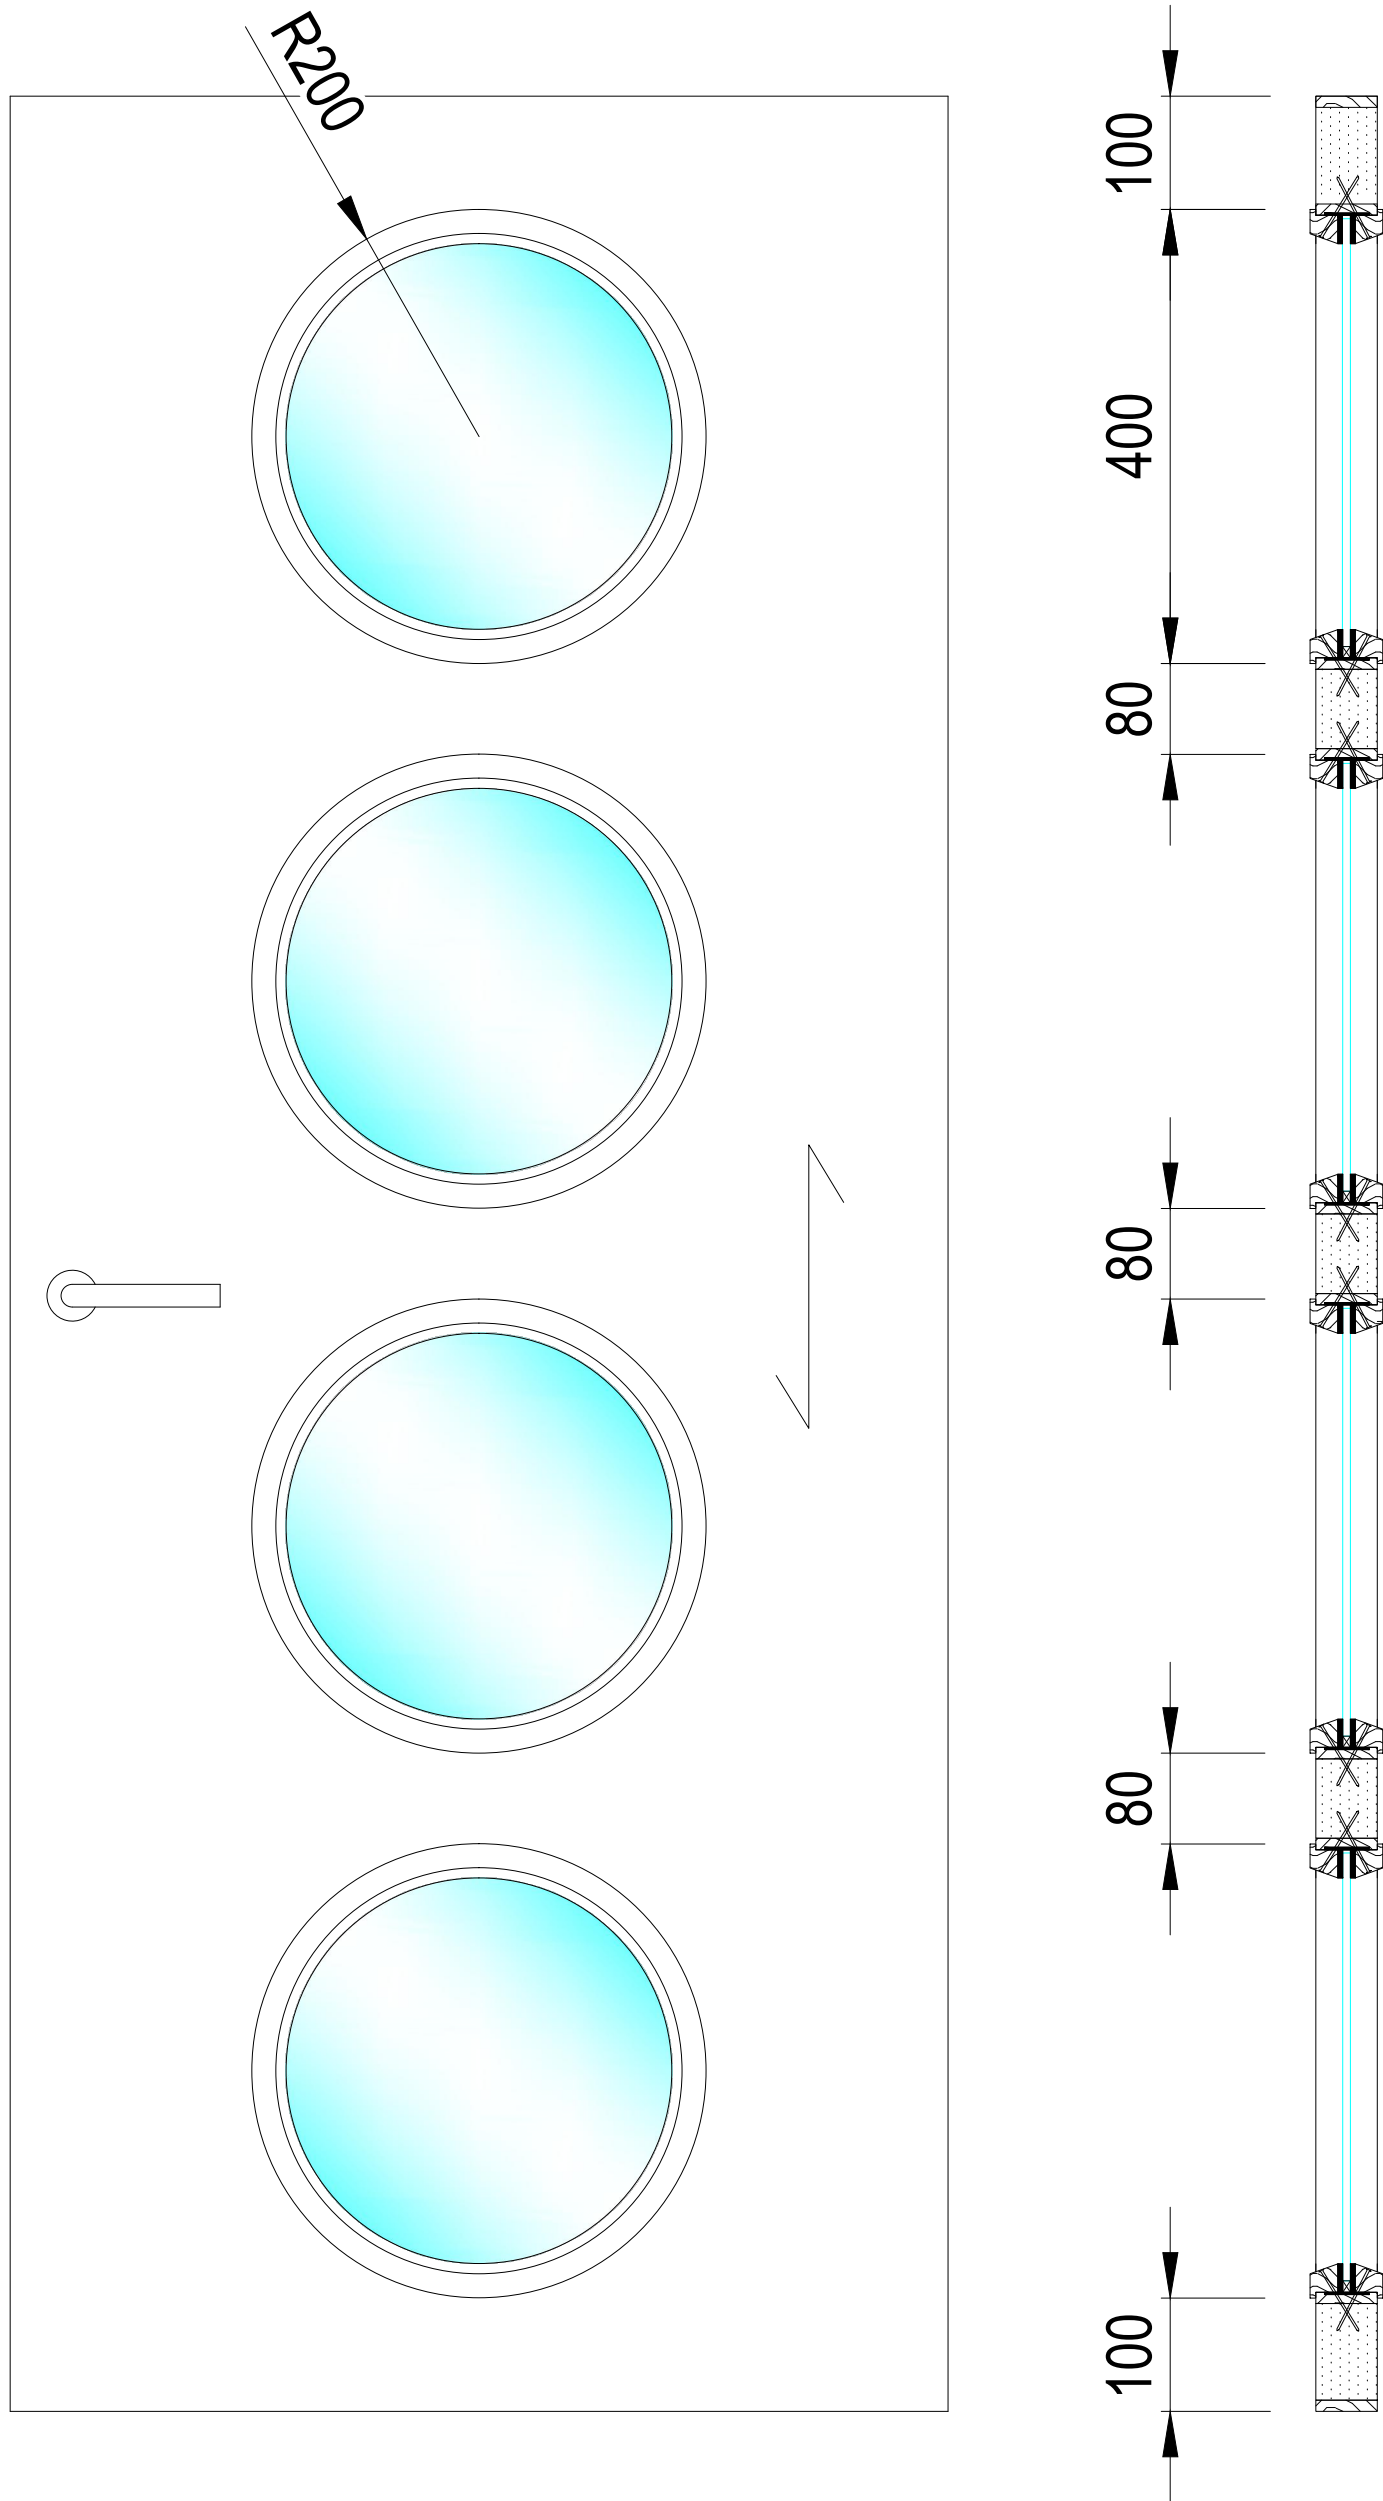

WM_10

4 circular glazed central