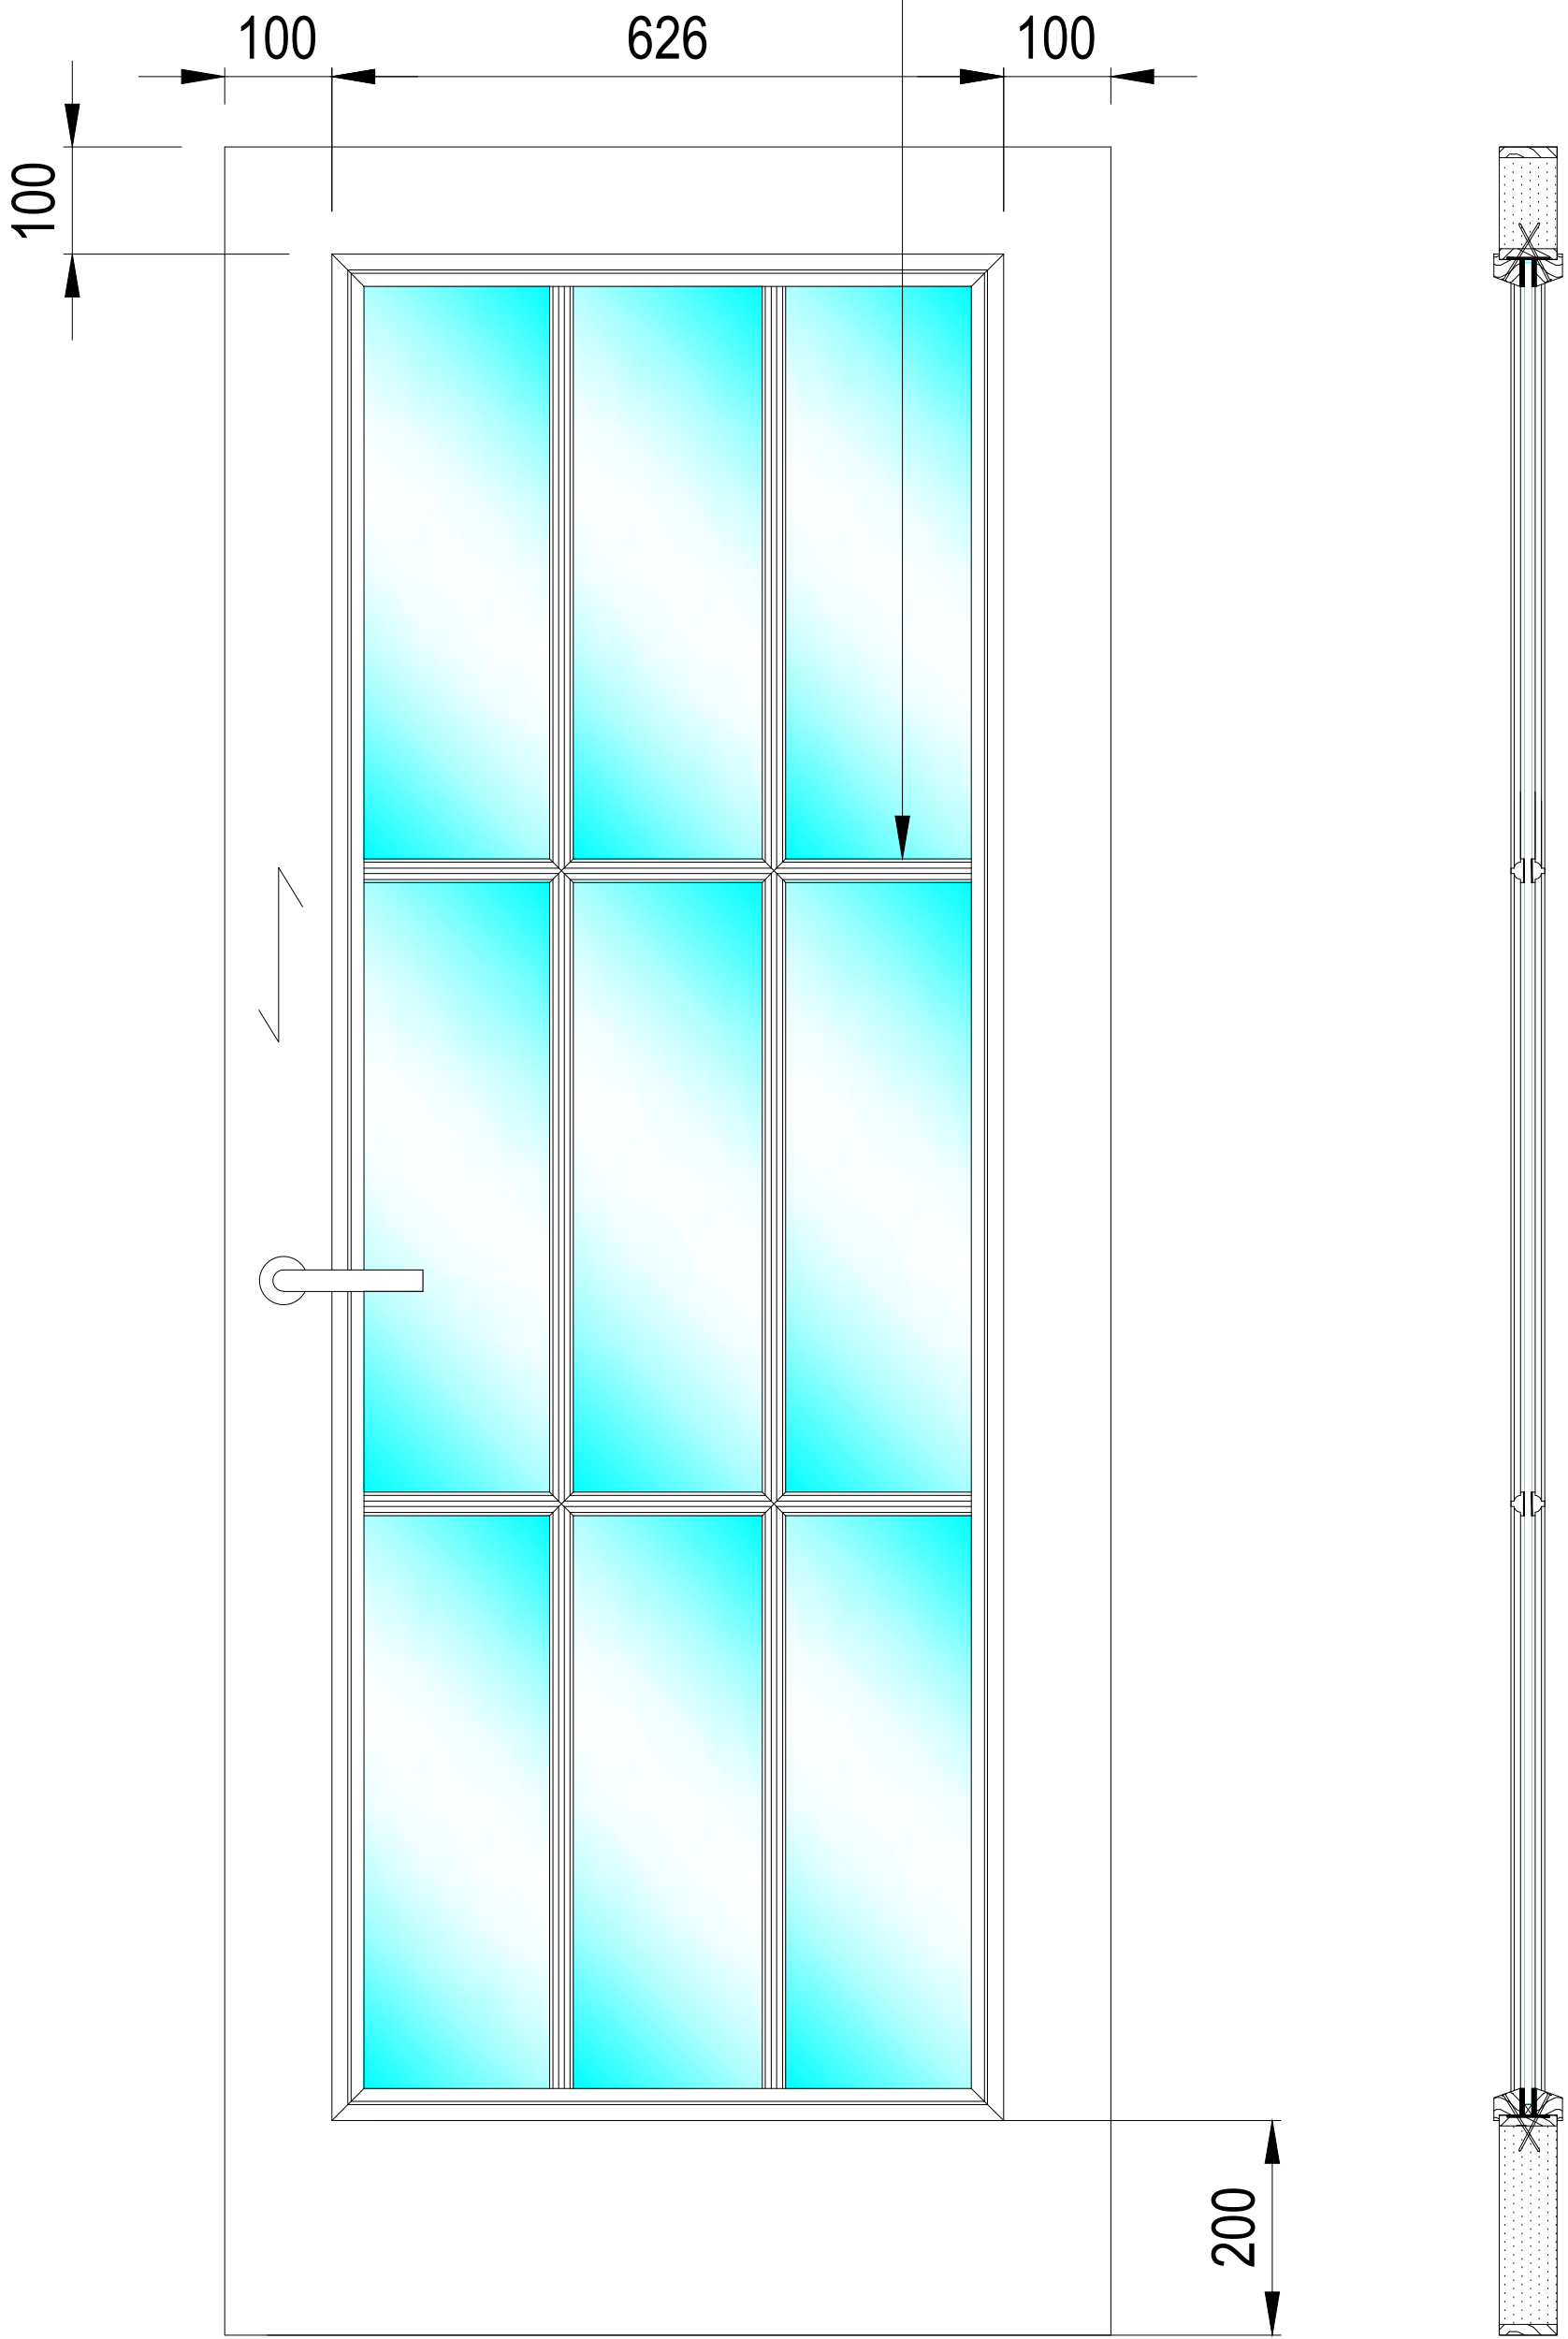

WM\_8

Applied glazing bar

Full glazed with inner bead